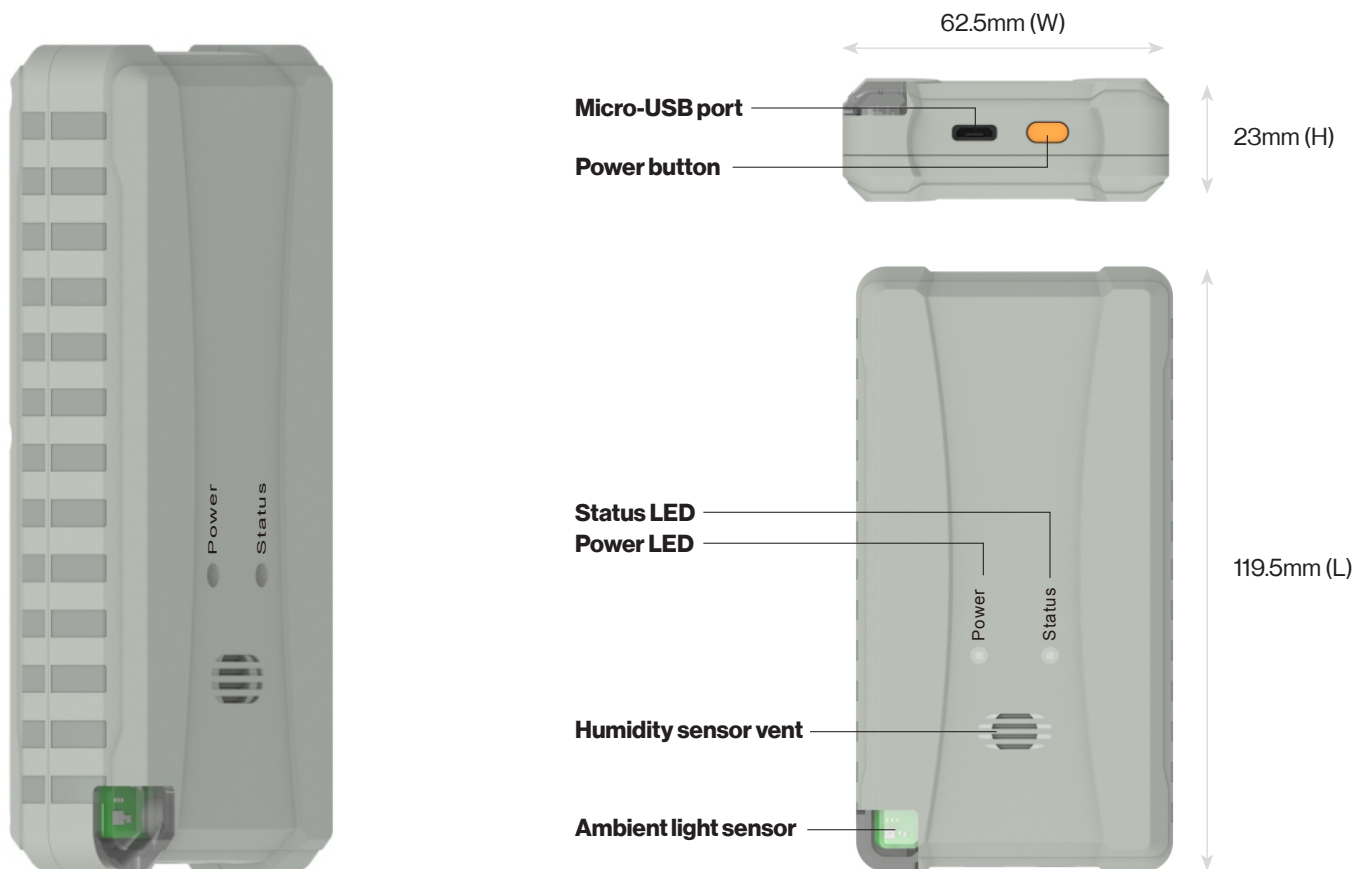

Verizon Global Asset Tracker

Overview

Solving business challenges is tough enough without having to figure out complex sensor solutions. Get right to the data you need to solve those challenges with the Verizon Global Asset Tracker. The solution is built to tackle many different IoT use cases from tracking a mobile asset to monitoring an indoor environment.