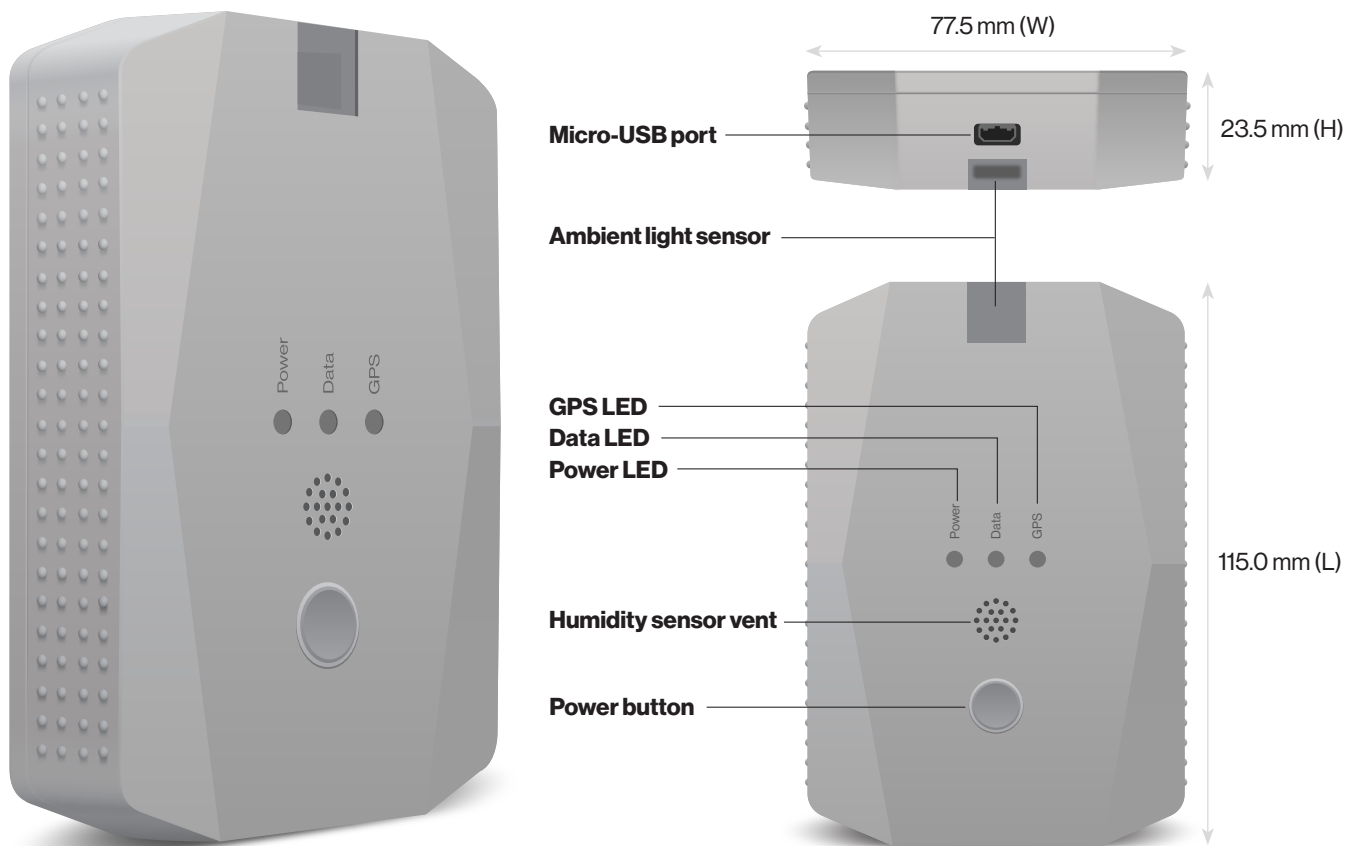

Verizon Critical Asset Sensor

Overview

Solving business challenges is tough enough without having to figure out complex sensor solutions. Get right to the data you need to solve those challenges with the Verizon Critical Asset Sensor. The solution is built to tackle many different IoT use cases from tracking a mobile asset to monitoring an indoor environment.

Interfaces

Power Micro-USB B

Indicator/Buttons

LED 3 LED programmable (Battery, LTE connectivity, GPS)
Button Touch Sensitive (Power/Wake - *Short press*, Reset - *Long press*)

Physical characteristics

Grade Industrial
Dimensions 115.0mm (L) x 77.5mm (W) x 23.5mm (H)
Weight 198 g (7oz.)